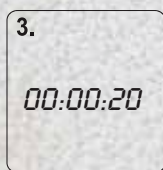

# When accuracy counts; it pays to know the difference.

Our pool and spa test strips are the choice of industry professionals around the world. Why? Because of their ease-of-use and exceptional accuracy. Our six-color block technology provides greater accuracy than any other test strips on the market. We could go on and on about the benefits of using our test strips. Instead, we've outlined a few below that we think you're going to love!

## Typical Instructions:

- ✓ **More color blocks result in better accuracy and precision**
- ✓ **Our pH indicator (BTB) provides easy color matching for improved accuracy**
- ✓ **Our TMB indicator for Free Chlorine is more accurate and uses the same patented indicator as our EPA approved test strip**
- ✓ **5 second dip time with motion allows lower detection levels and even color development**